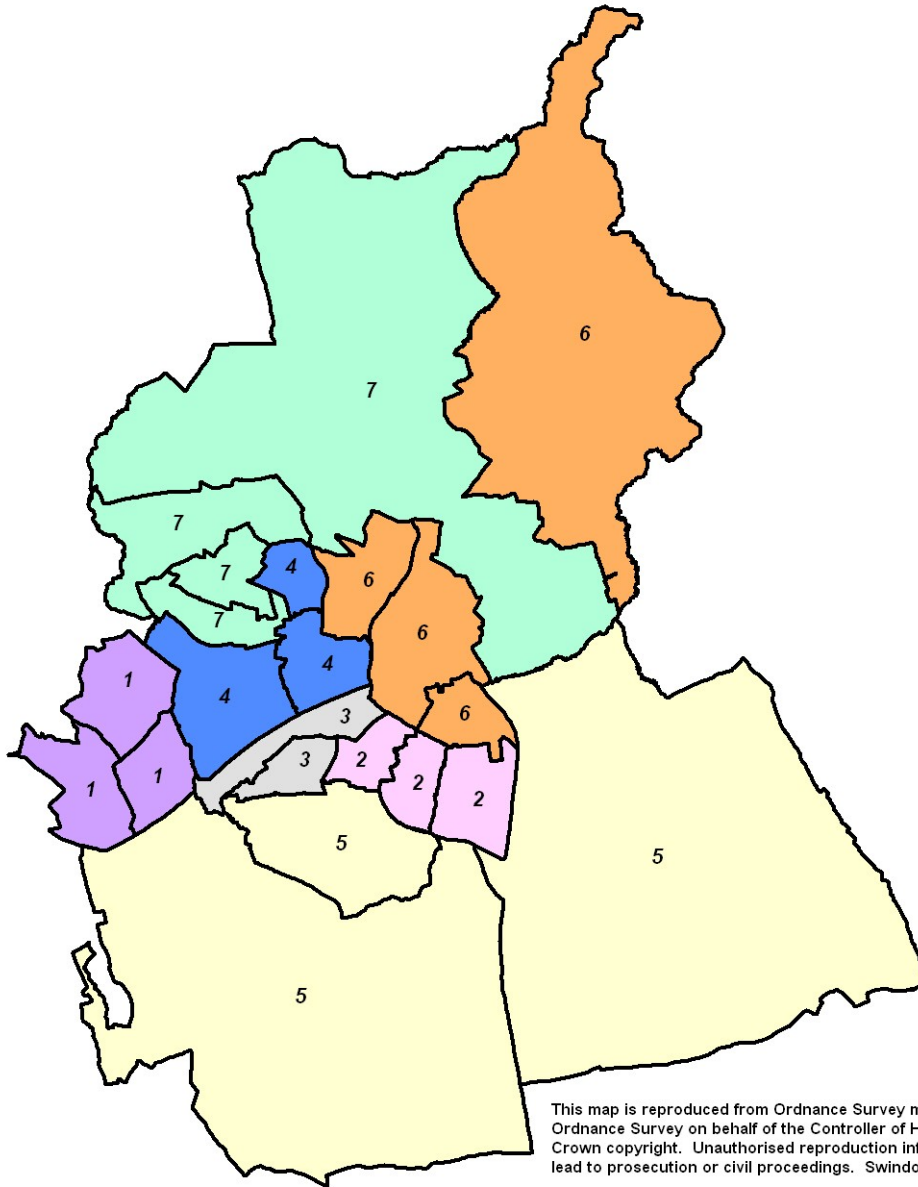

Connecting People Connecting Places - Cluster Plan

This map is reproduced from Ordnance Survey material with the permission of Ordnance Survey on behalf of the Controller of Her Majesty's Stationery Office © Crown copyright. Unauthorised reproduction infringes Crown copyright and may lead to prosecution or civil proceedings. Swindon Borough Council 100024296 2009

KEY

Connecting People, Connecting Places - Cluster Plan

- 1** West
Wards - Freshbrook & Grange Park, Shaw & Nine Elms, Toothill & Westlea
- 2** East
Wards - Dorcan, Parks, Walcot
- 3** Town Centre
Wards - Central, Eastcott
- 4** North Central
Wards - Gorse Hill, Pinehurst, Penhill, Western
- 5** South
Wards - Old Town & Lawn, Ridgeway, Wroughton & Chiseldon
Parishes - Wroughton, Chiseldon, Bishopstone, Wanborough, Liddington
- 6** North East
Wards - Covingham, Nythe, Highworth, St Margaret, St Philips
Parishes - Stratton, Covingham, Highworth, Inglesham
- 7** North
Wards - Abbey Meads, Blunsdon, Haydon Wick, Moredon
Parishes - Blunsdon, Stanton Fitzwarren, South Marston, Hannington, Castle Eaton, Haydon Wick

Swindon Borough Wards

- Ward boundaries