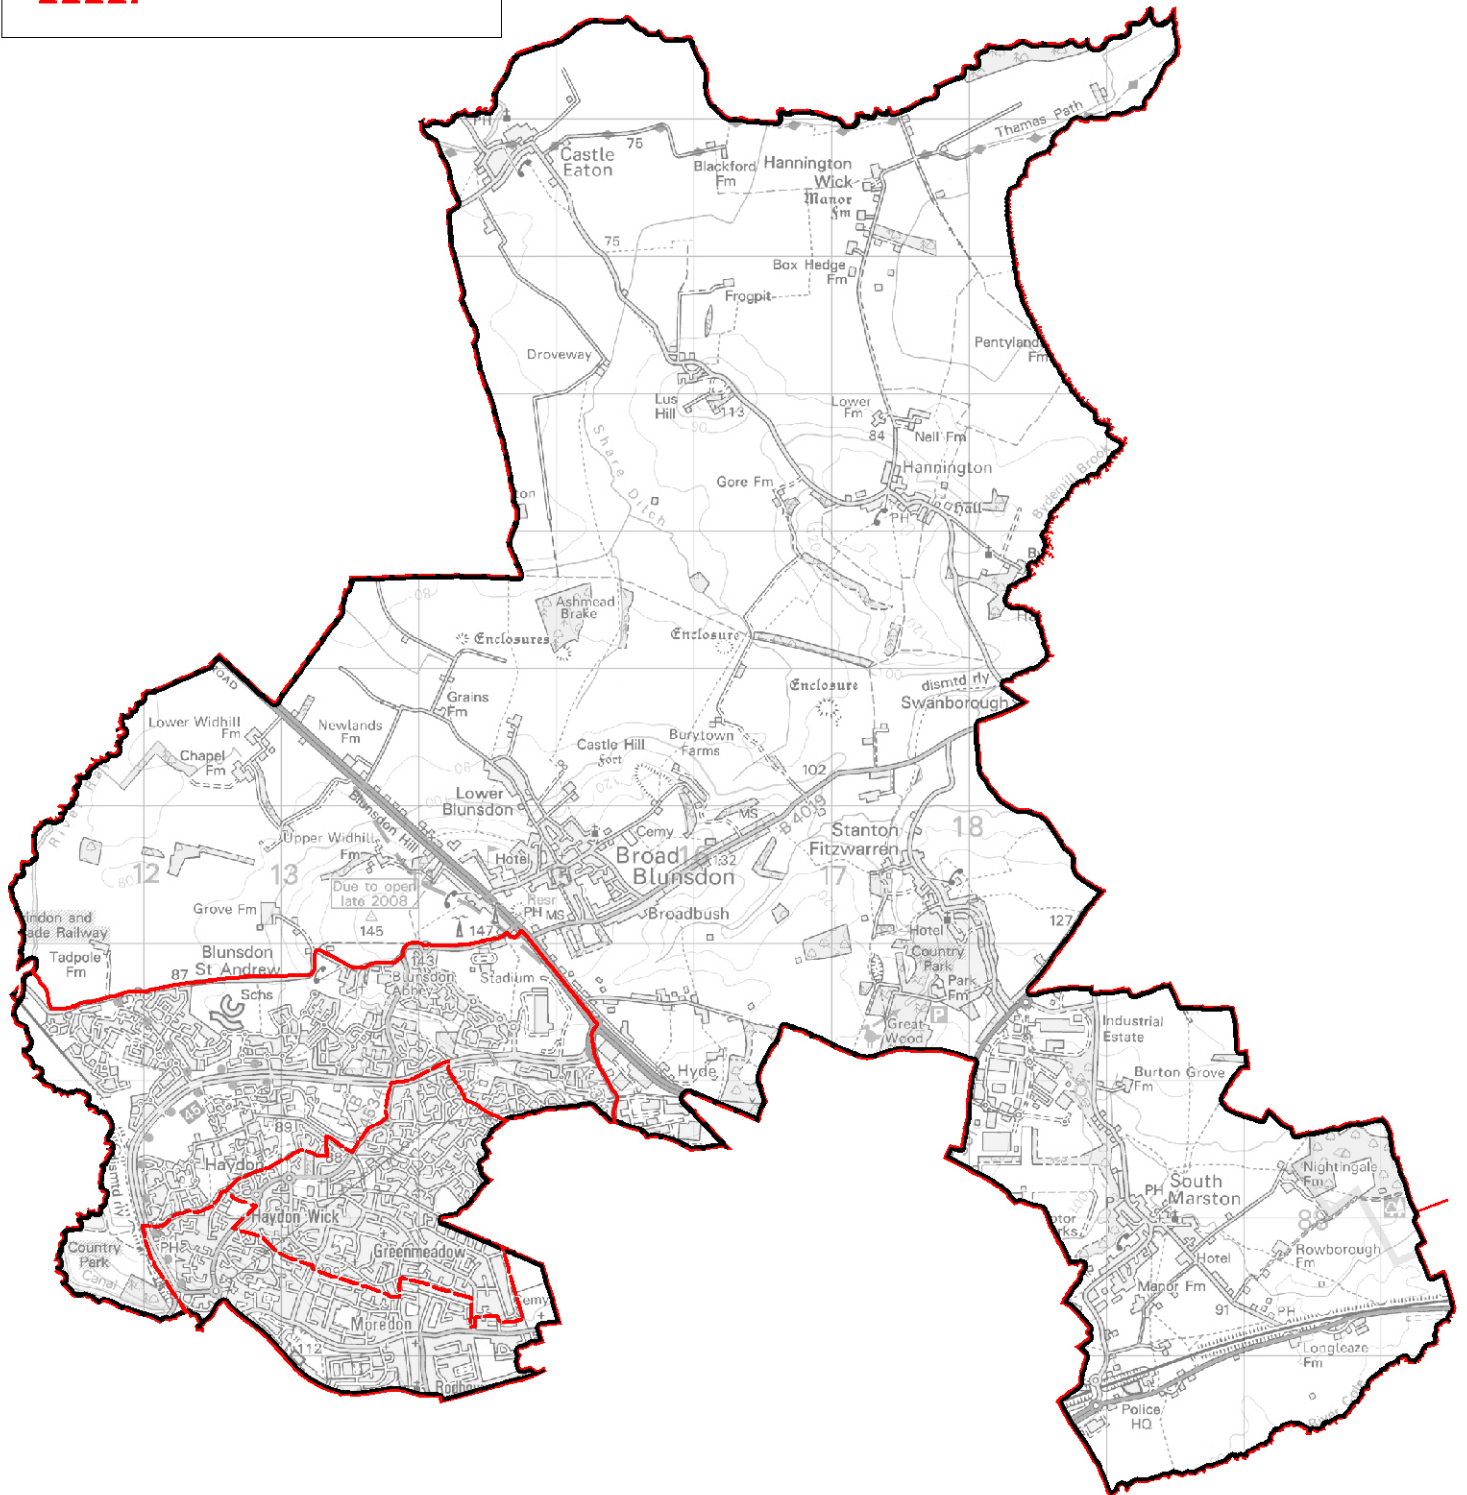

# North

## Legend

Cluster Boundary

Ward Boundary

This map is reproduced from Ordnance Survey material with the permission of Ordnance Survey on behalf of the Controller of Her Majesty's Stationery Office © Crown copyright. Unauthorised reproduction infringes Crown copyright and may lead to prosecution or civil proceedings. Swindon Borough Council 10024296 2009