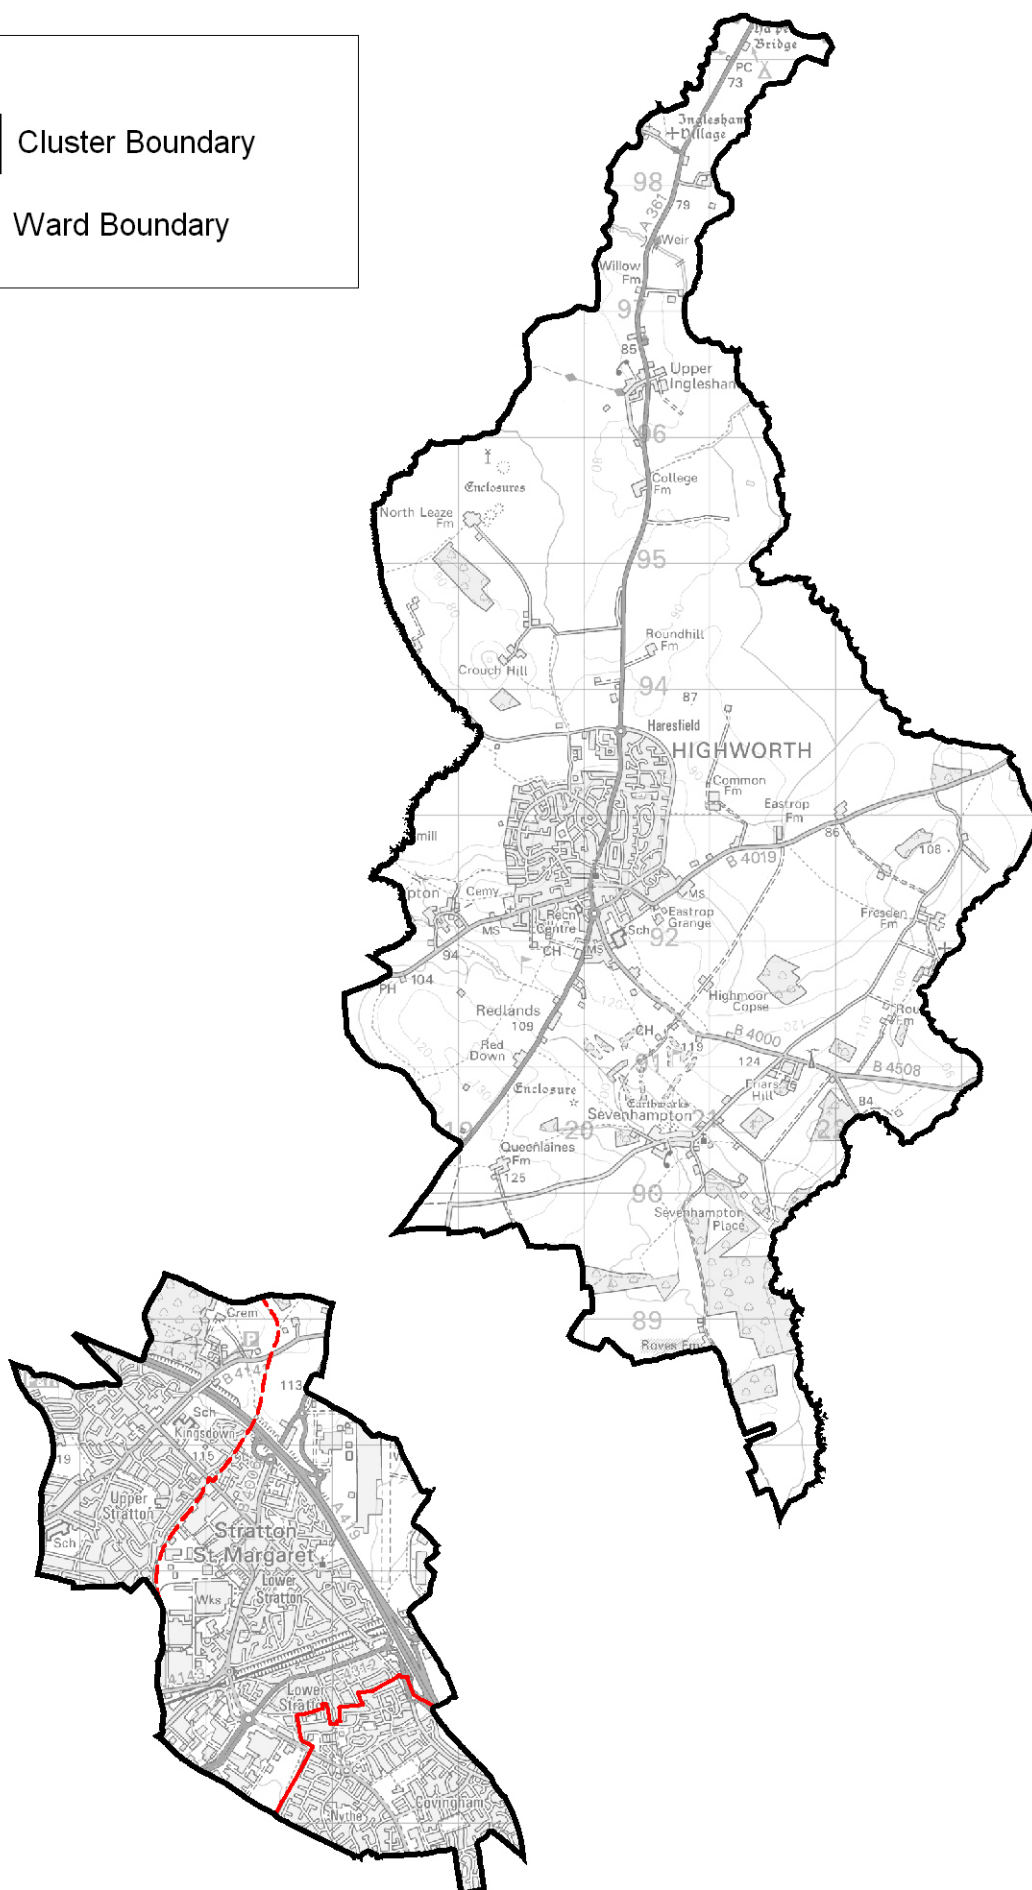

North East

Legend

 Cluster Boundary

 Ward Boundary

This map is reproduced from Ordnance Survey material with the permission of Ordnance Survey on behalf of the Controller of Her Majesty's Stationery Office © Crown copyright. Unauthorised reproduction infringes Crown copyright and may lead to prosecution or civil proceedings. Swindon Borough Council 10024296 2009