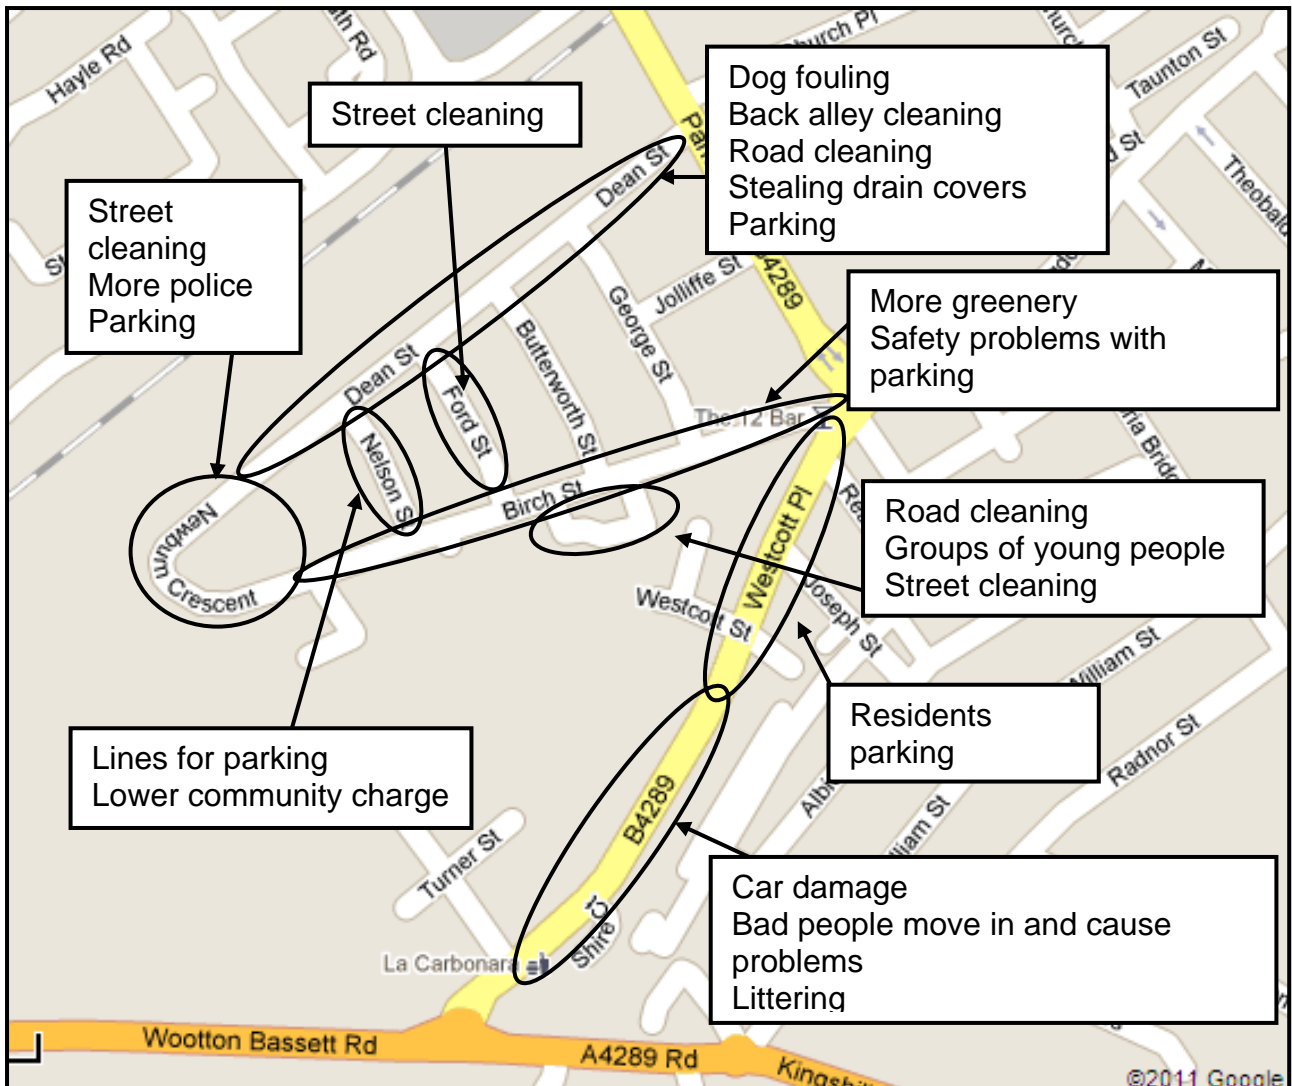

## Westcott Survey Results

Over the past few months, the council has been conducting a survey in the Westcott area to find out the problems in the area and if there's a sense of community. The results are featured below.

It was also generally found that policing has improved over the last couple of years, and that with a slight exception of Westcott Place people feel safe in their homes and that crime isn't a big issue.